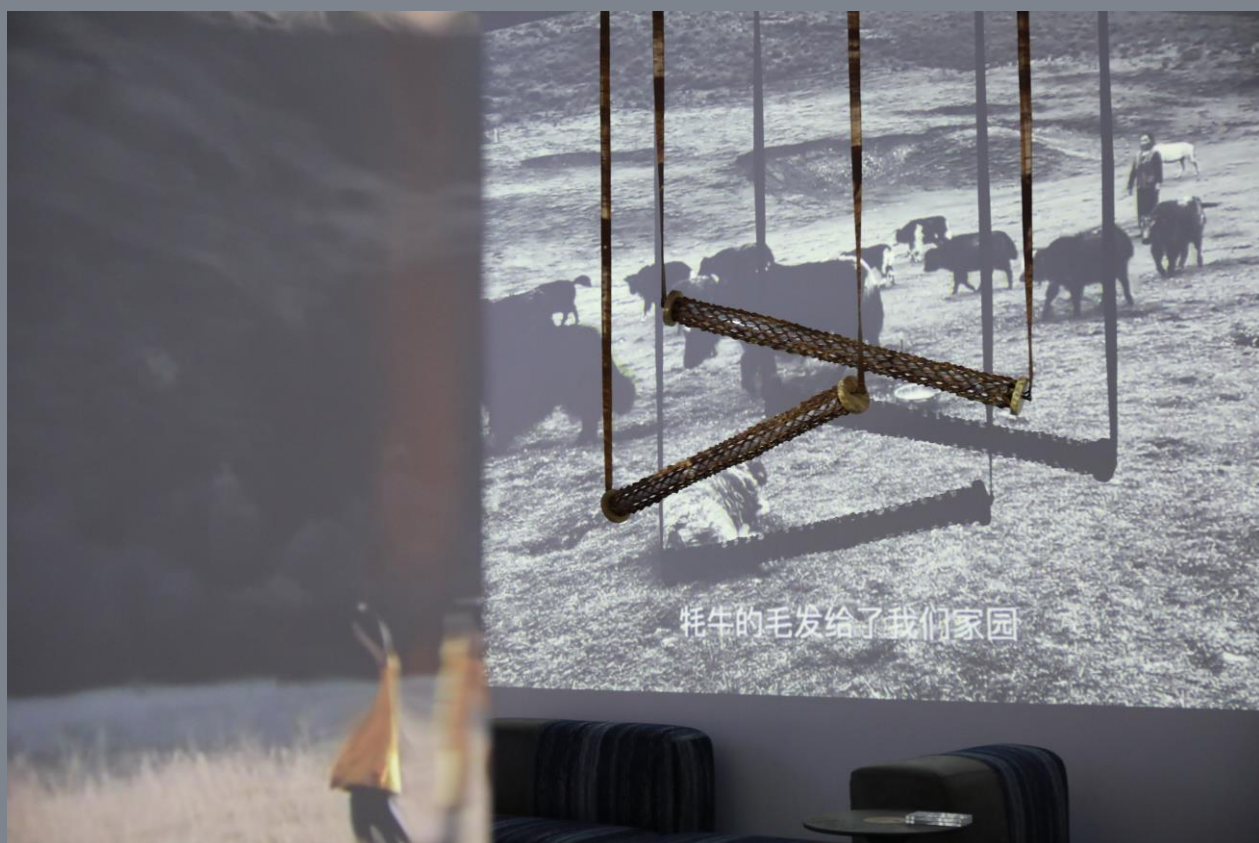

Nomadic Furniture Series